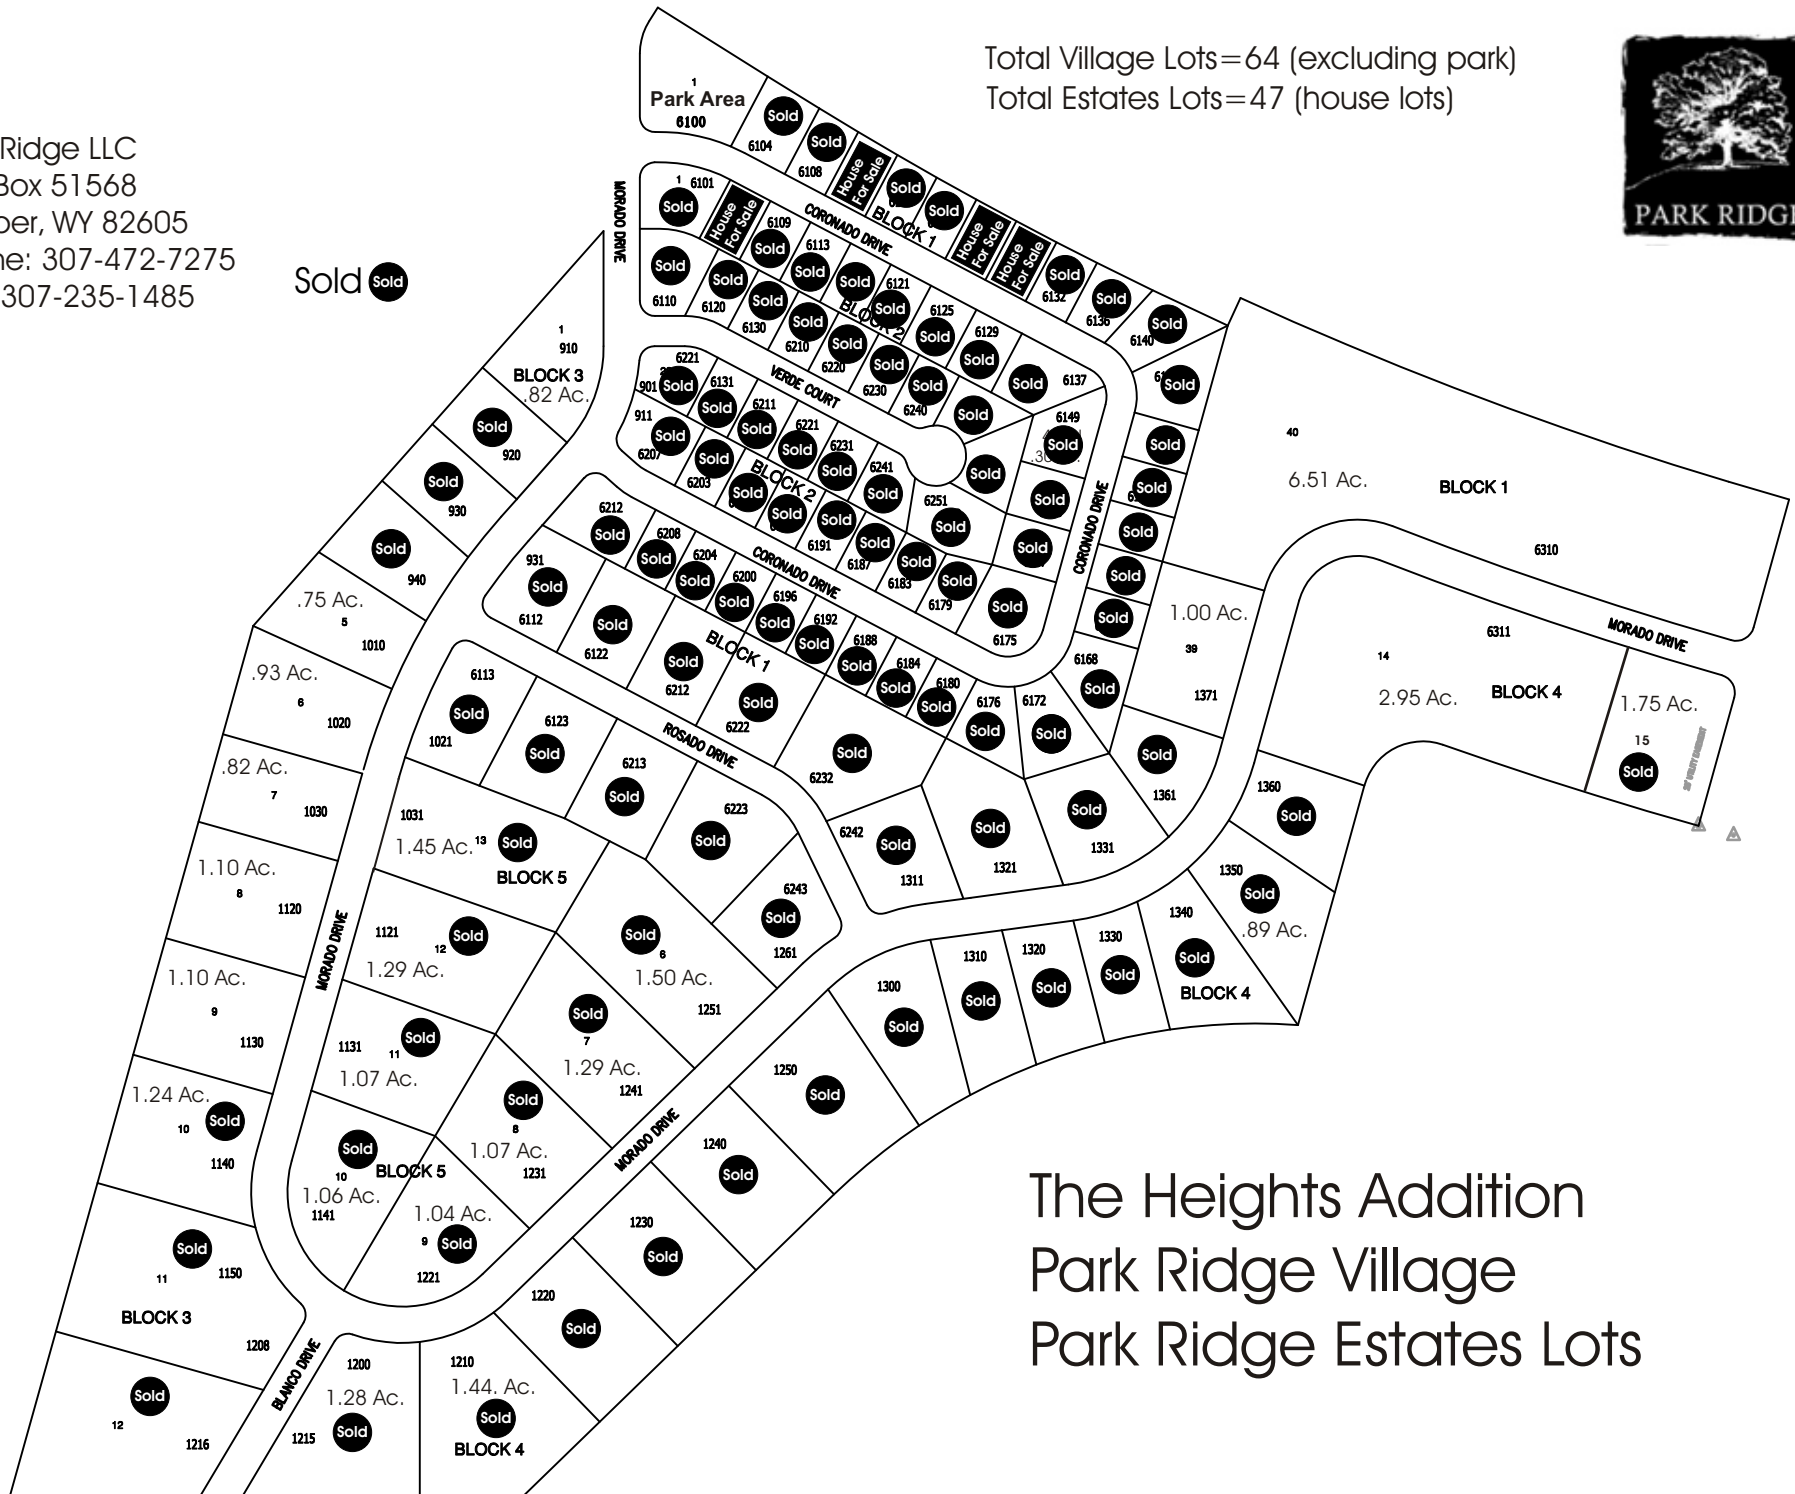

Park Ridge LLC
 P.O. Box 51568
 Casper, WY 82605
 Phone: 307-472-7275
 Fax: 307-235-1485

Total Village Lots=64 (excluding park)
 Total Estates Lots=47 (house lots)

The Heights Addition
 Park Ridge Village
 Park Ridge Estates Lots